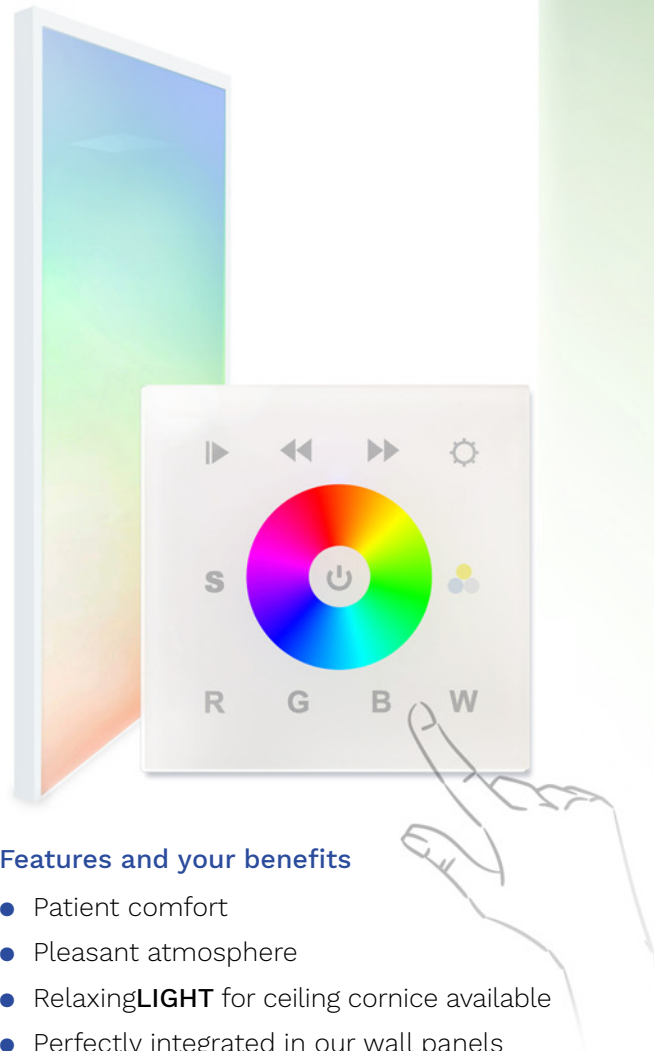

Relaxing**PANEL**

Mood lighting for MR rooms

High patient comfort with colour-changing wall panels

IMEDCO's RGB wall panels create a relaxed atmosphere in your MR room. It has been proved that colours can have a calming effect on humans. This in turn leads to an improvement in your patients' comfort and reduces stress and anxiety before and during the examination.

Even your staff will enjoy the changing colours. The pleasant atmosphere naturally leads to and lets you benefit from shorter patient transit times and favourable patient feedback.

Thanks to our many years of experience planning and installing over thousands of MRI rooms, we are pleased to assist you with not only the implementation and optimal use of the mood lighting, but of course also with the realisation of your entire RF-enclosure.

Features and your benefits

- Patient comfort
- Pleasant atmosphere
- Relaxing**LIGHT** for ceiling cornice available
- Perfectly integrated in our wall panels
- Smooth colour change
- Even colour distribution
- MRI-compatible