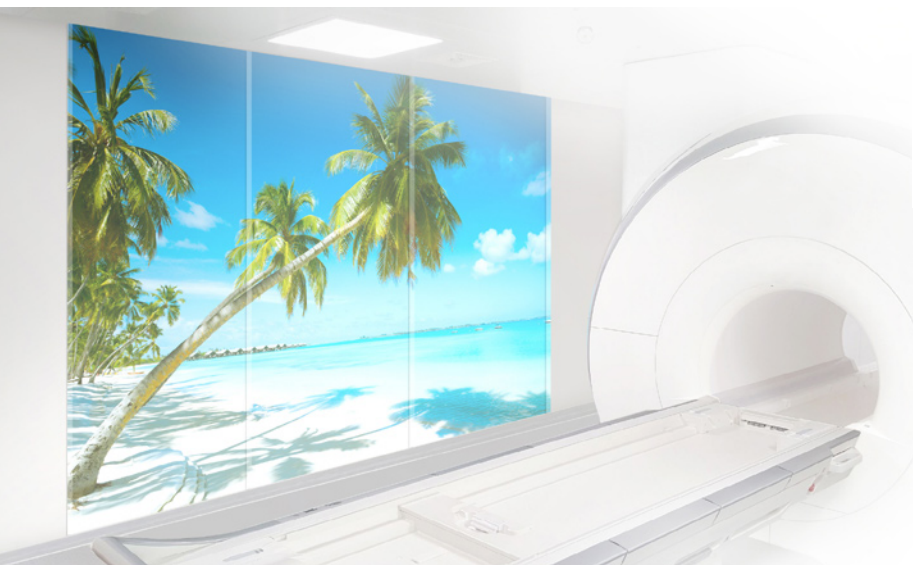

## PictureWALL

### Motivating wall covering

Natural motive walls make your MR room open and friendly. The new room experience sets fabulous accents in every room size and creates a visually generous sense of space.

The motives are provided in the best quality on our interior decoration panels and have a UV and scratch protection. By selecting an image out of our huge database, you are able to customize your own motive by choosing your personal size and shape.

By juxtaposing the wall panels, almost seamless, the borders are merely limited through the image size or resolution.

We will gladly advise you and help you with the optimal design of your decorative wall and its implementation in your RF enclosure.

#### Features and your benefits

- Patient comfort
- Pleasant atmosphere
- Hugh selection of images
- Perfectly integrated in IMEDCO wall covers
- Digital print / UV and scratch protection